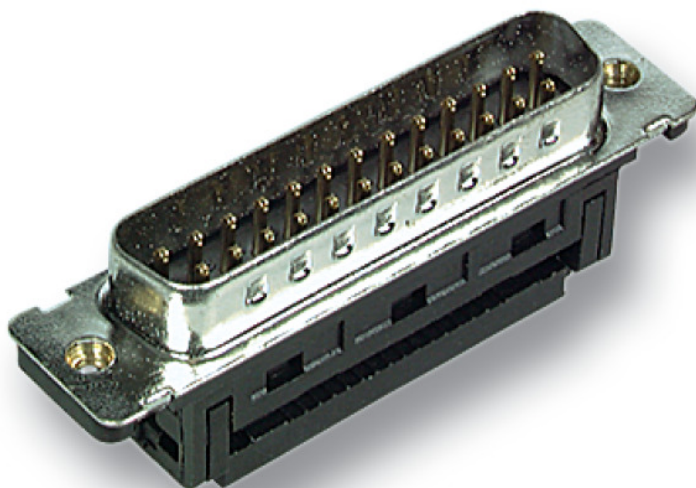

CONECTOR SUB D x M CABLE PLANO (CON ROSCA UNC 440)

- Quality level III
- UNC thread
- 50 mating cycles

TECHNICAL PARAMETERS

Article no.	Title	Model	Number of poles	Contact type	Connection type	Type
29065.1	DSub Plug, IDC contacts, flat 09-pole, -DSF 09 LPIII/Z UNC	connector (plug)	9	male (male)	other	EDSF 09 LPIII/Z UNC
29066.1	DSub Plug, IDC contacts, flat 15-pole, -DSF 09 LPIII/Z UNC	connector (plug)	15	male (male)	other	EDSF 15 LPIII/Z UNC
29067.1	DSub Plug, IDC contacts, flat 25-pole, -DSF 09 LPIII/Z UNC	connector (plug)	25	male (male)	other	EDSF 25 LPIII/Z UNC