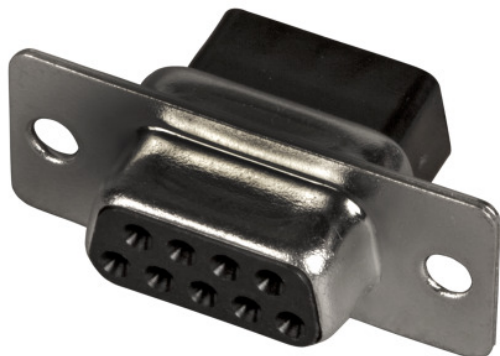

CUERPO CONECTOR SUB D 50 H

- Tin-plated housing
- Quality level III \geq 50 mating cycles

TECHNICAL PARAMETERS

Article no.	Title	Model	Number of poles	Contact type	Connection type	Type
34601.1	DSub Crimp Housing for plugs, E-DFCR/09	jack (jack)	9	female (female)	crimp	E-DFCR/09
34602.1	DSub Crimp Housing for plugs, E-DFCR/15	jack (jack)	15	female (female)	crimp	E-DFCR/15
34603.1	DSub Crimp Housing for plugs, E-DFCR/25	jack (jack)	25	female (female)	crimp	E-DFCR/25
34604.1	DSub Crimp Housing for plugs, E-DFCR/37	jack (jack)	37	female (female)	crimp	E-DFCR/37
34605.1	DSub Crimp Housing for plugs, E-DFCR/50	jack (jack)	50	female (female)	crimp	E-DFCR/50