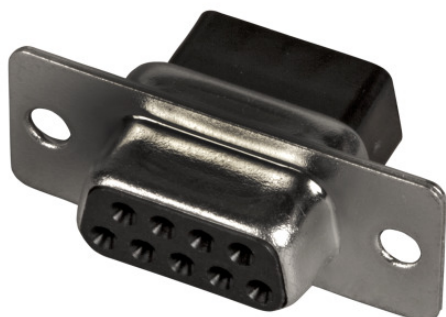

CUERPO CONECTOR SUB D 37 H

- Tin-plated housing
- Quality level III \geq 50 mating cycles

TECHNICAL PARAMETERS

Article no.	Title	Model	Number of poles	Contact type	Connection type	Type
34601.1	DSub Crimp Housing for plugs, E-DFCR/09	jack (jack)	9	female (female)	crimp	E-DFCR/09
34602.1	DSub Crimp Housing for plugs, E-DFCR/15	jack (jack)	15	female (female)	crimp	E-DFCR/15
34603.1	DSub Crimp Housing for plugs, E-DFCR/25	jack (jack)	25	female (female)	crimp	E-DFCR/25
34604.1	DSub Crimp Housing for plugs, E-DFCR/37	jack (jack)	37	female (female)	crimp	E-DFCR/37
34605.1	DSub Crimp Housing for plugs, E-DFCR/50	jack (jack)	50	female (female)	crimp	E-DFCR/50