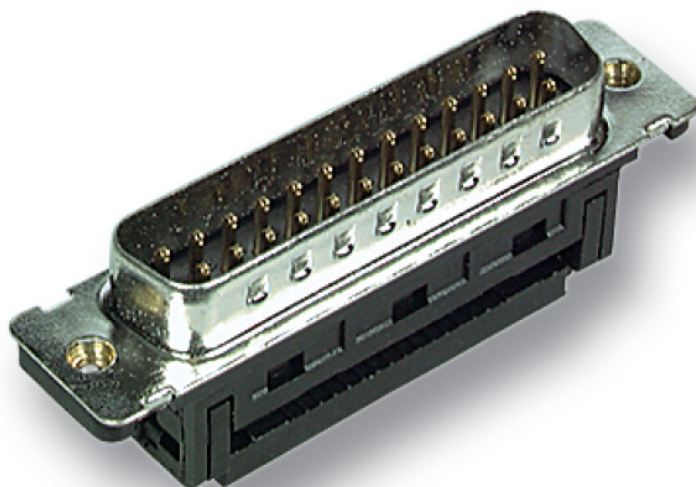

CONECTOR SUB D 25 M CABLE PLANO (CON ROSCA UNC 440)

- Quality level III
- UNC thread
- 50 mating cycles

TECHNICAL PARAMETERS

Article no.	Title	Model	Number of poles	Contact type	Connection type	Type
29065.1	DSub Plug, IDC contacts, flat 09-pole, -DSF 09 LPIII/Z UNC	connector (plug)	9	male (male)	other	EDSF 09 LPIII/Z UNC
29066.1	DSub Plug, IDC contacts, flat 15-pole, -DSF 09 LPIII/Z UNC	connector (plug)	15	male (male)	other	EDSF 15 LPIII/Z UNC
29067.1	DSub Plug, IDC contacts, flat 25-pole, -DSF 09 LPIII/Z UNC	connector (plug)	25	male (male)	other	EDSF 25 LPIII/Z UNC