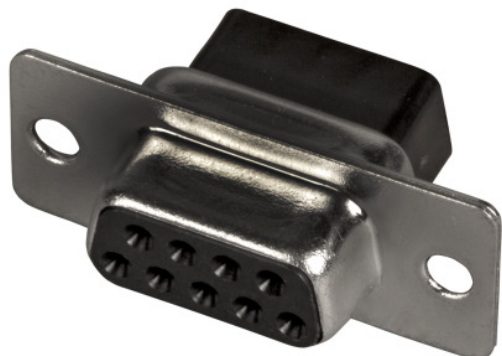

CUERPO CONECTOR SUB D 15 H

- Tin-plated housing
- Quality level III \geq 50 mating cycles

TECHNICAL PARAMETERS

Article no.	Title	Model	Number of poles	Contact type	Connection type	Type
34601.1	DSub Crimp Housing for plugs, E-DFCR/09	jack (jack)	9	female (female)	crimp	E-DFCR/09
34602.1	DSub Crimp Housing for plugs, E-DFCR/15	jack (jack)	15	female (female)	crimp	E-DFCR/15
34603.1	DSub Crimp Housing for plugs, E-DFCR/25	jack (jack)	25	female (female)	crimp	E-DFCR/25
34604.1	DSub Crimp Housing for plugs, E-DFCR/37	jack (jack)	37	female (female)	crimp	E-DFCR/37
34605.1	DSub Crimp Housing for plugs, E-DFCR/50	jack (jack)	50	female (female)	crimp	E-DFCR/50